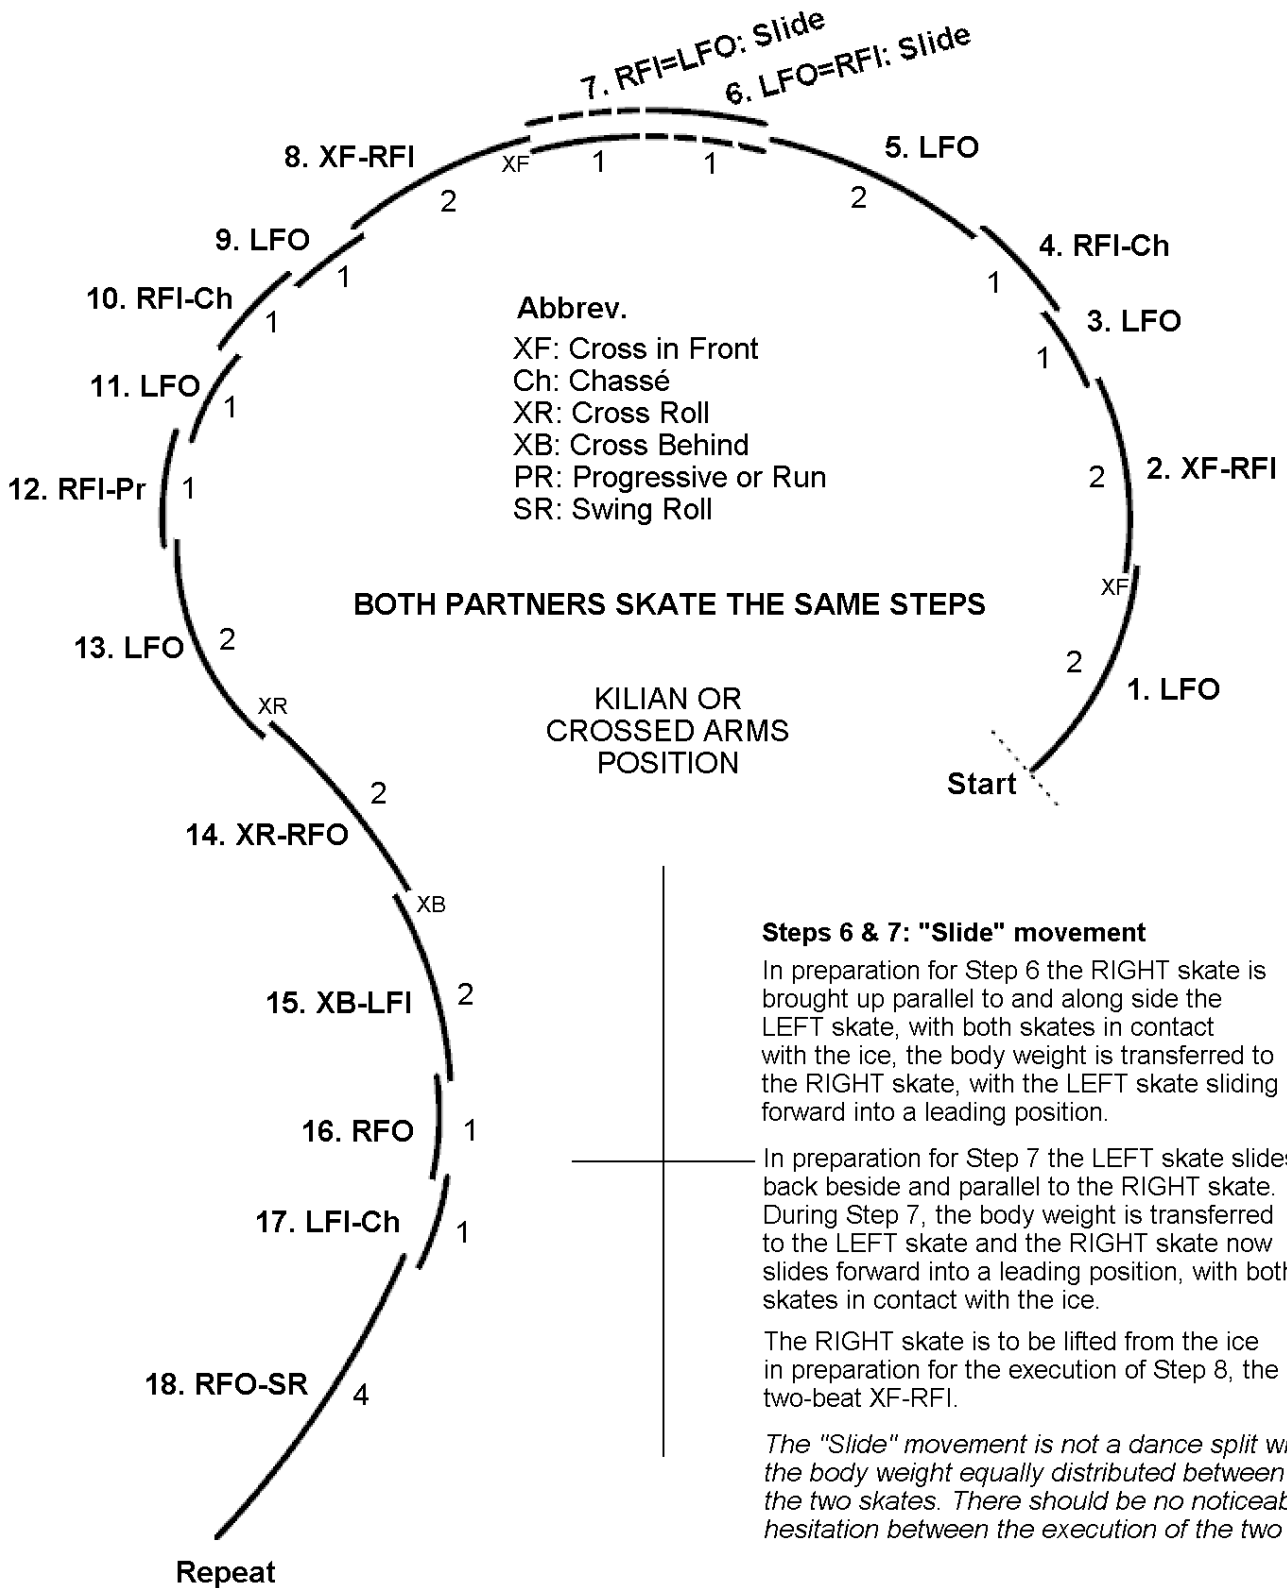

MUSIC: Polka 2/4 TEMPO: 100 beats/min
 PATTERN: Set LEVEL: Pre-Bronze
 INVENTOR: Briggs-Johnson

Denver Shuffle

100 Polka

The dance should be skated lively, with a bold approach to step execution.