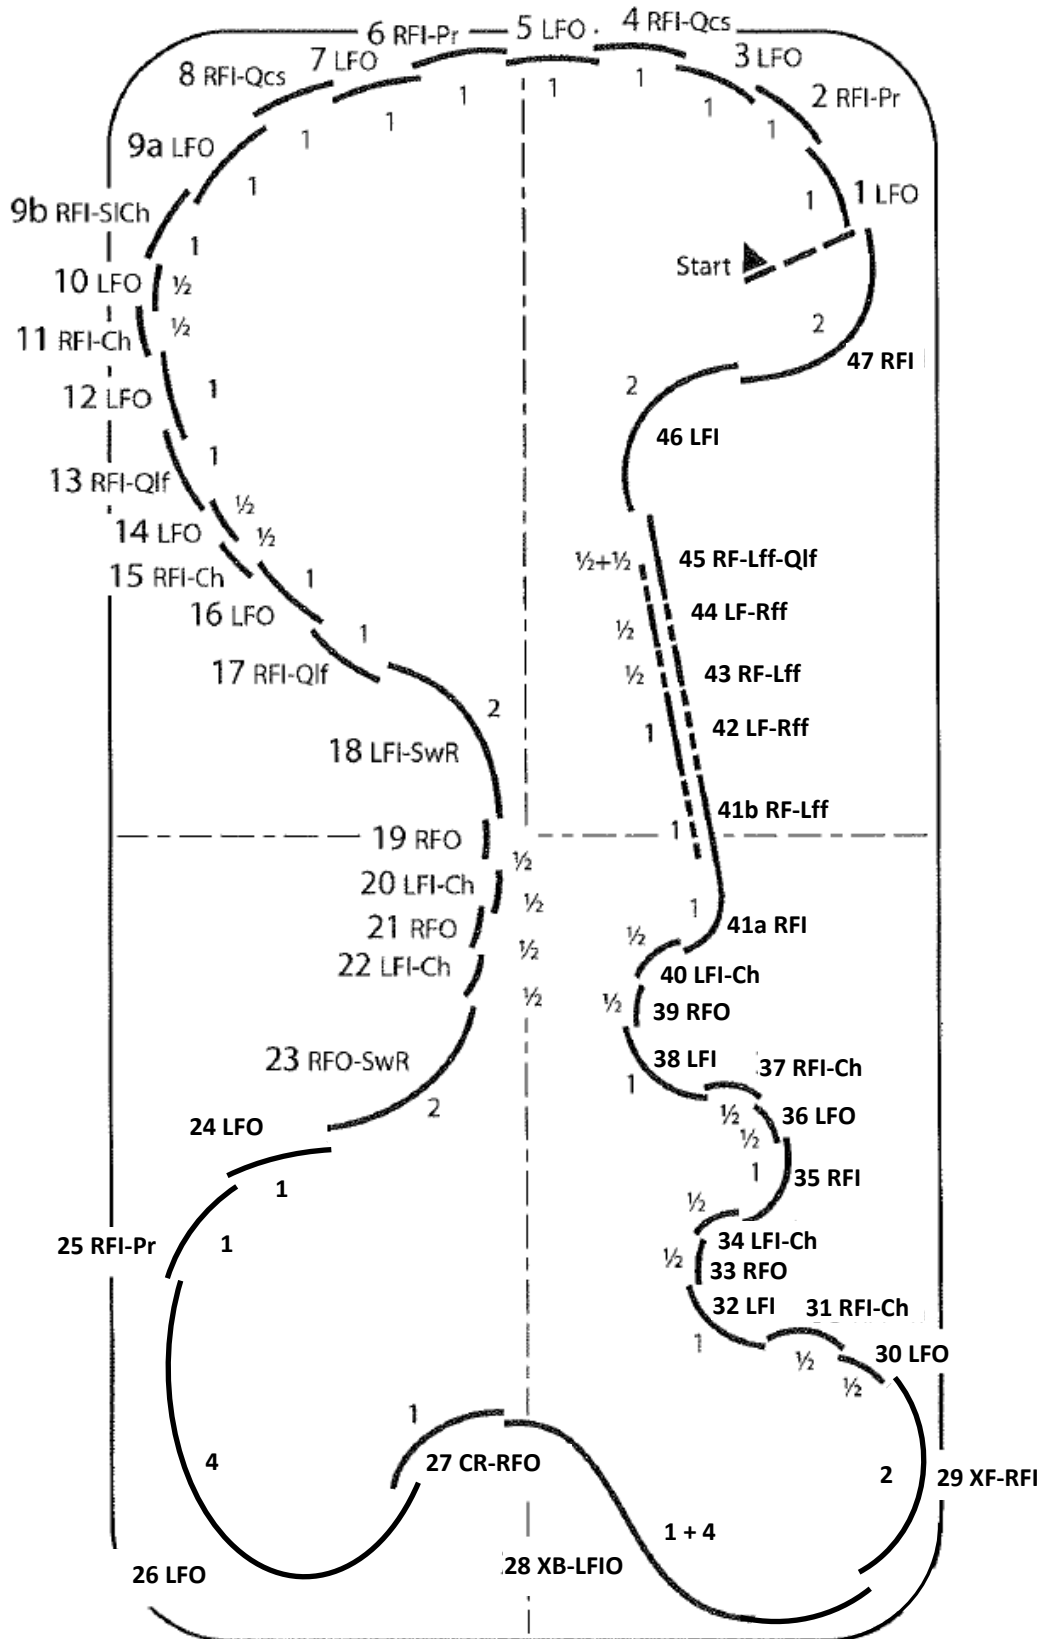

# PLAGIA SAMBA

BOTH PARTNERS SKATE SAME STEPS

Hold: Kilian